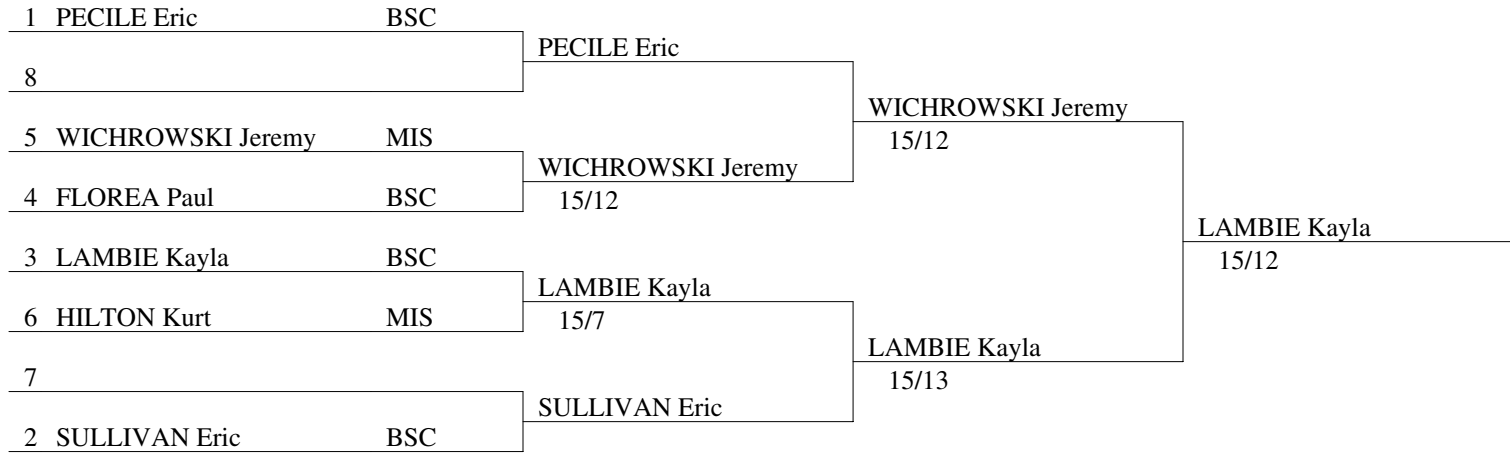

# Beaches Bruhaha Junior Mixed Sabre 2008

## Quarter-finals

Beaches Bruhaha Cadet Mixed Sabre 2008

Tableau of 16

1	LAMBIE Kayla	BSC					
16			LAMBIE Kayla				
9	BINKS-COLLIER M	BSC			LAMBIE Kayla		
8	CUTHBERTSON St	CUT	CUTHBERTSON St	15/6			
5	WICHROWSKI Jere	MIS					LAMBIE Kayla
12	GRODINSKI Natash	CUT	WICHROWSKI Jere	15/14			15/10
13					WICHROWSKI Jere		
4	PECILE Eric	BSC	PECILE Eric	15/14			
3	FLOREA Paul	BSC					LAMBIE Kayla
14			FLOREA Paul				15/13
11	WANG Clinton	BSC			FLOREA Paul		
6	HILTON Kurt	MIS	HILTON Kurt	15/13			
7	SULLIVAN Eric	BSC					SULLIVAN Eric
10	KURTIN Claire	BSC	SULLIVAN Eric	15/14			15/14
15					SULLIVAN Eric		
2	HUTCHINGS Charle	CUT	HUTCHINGS Charle	15/11			